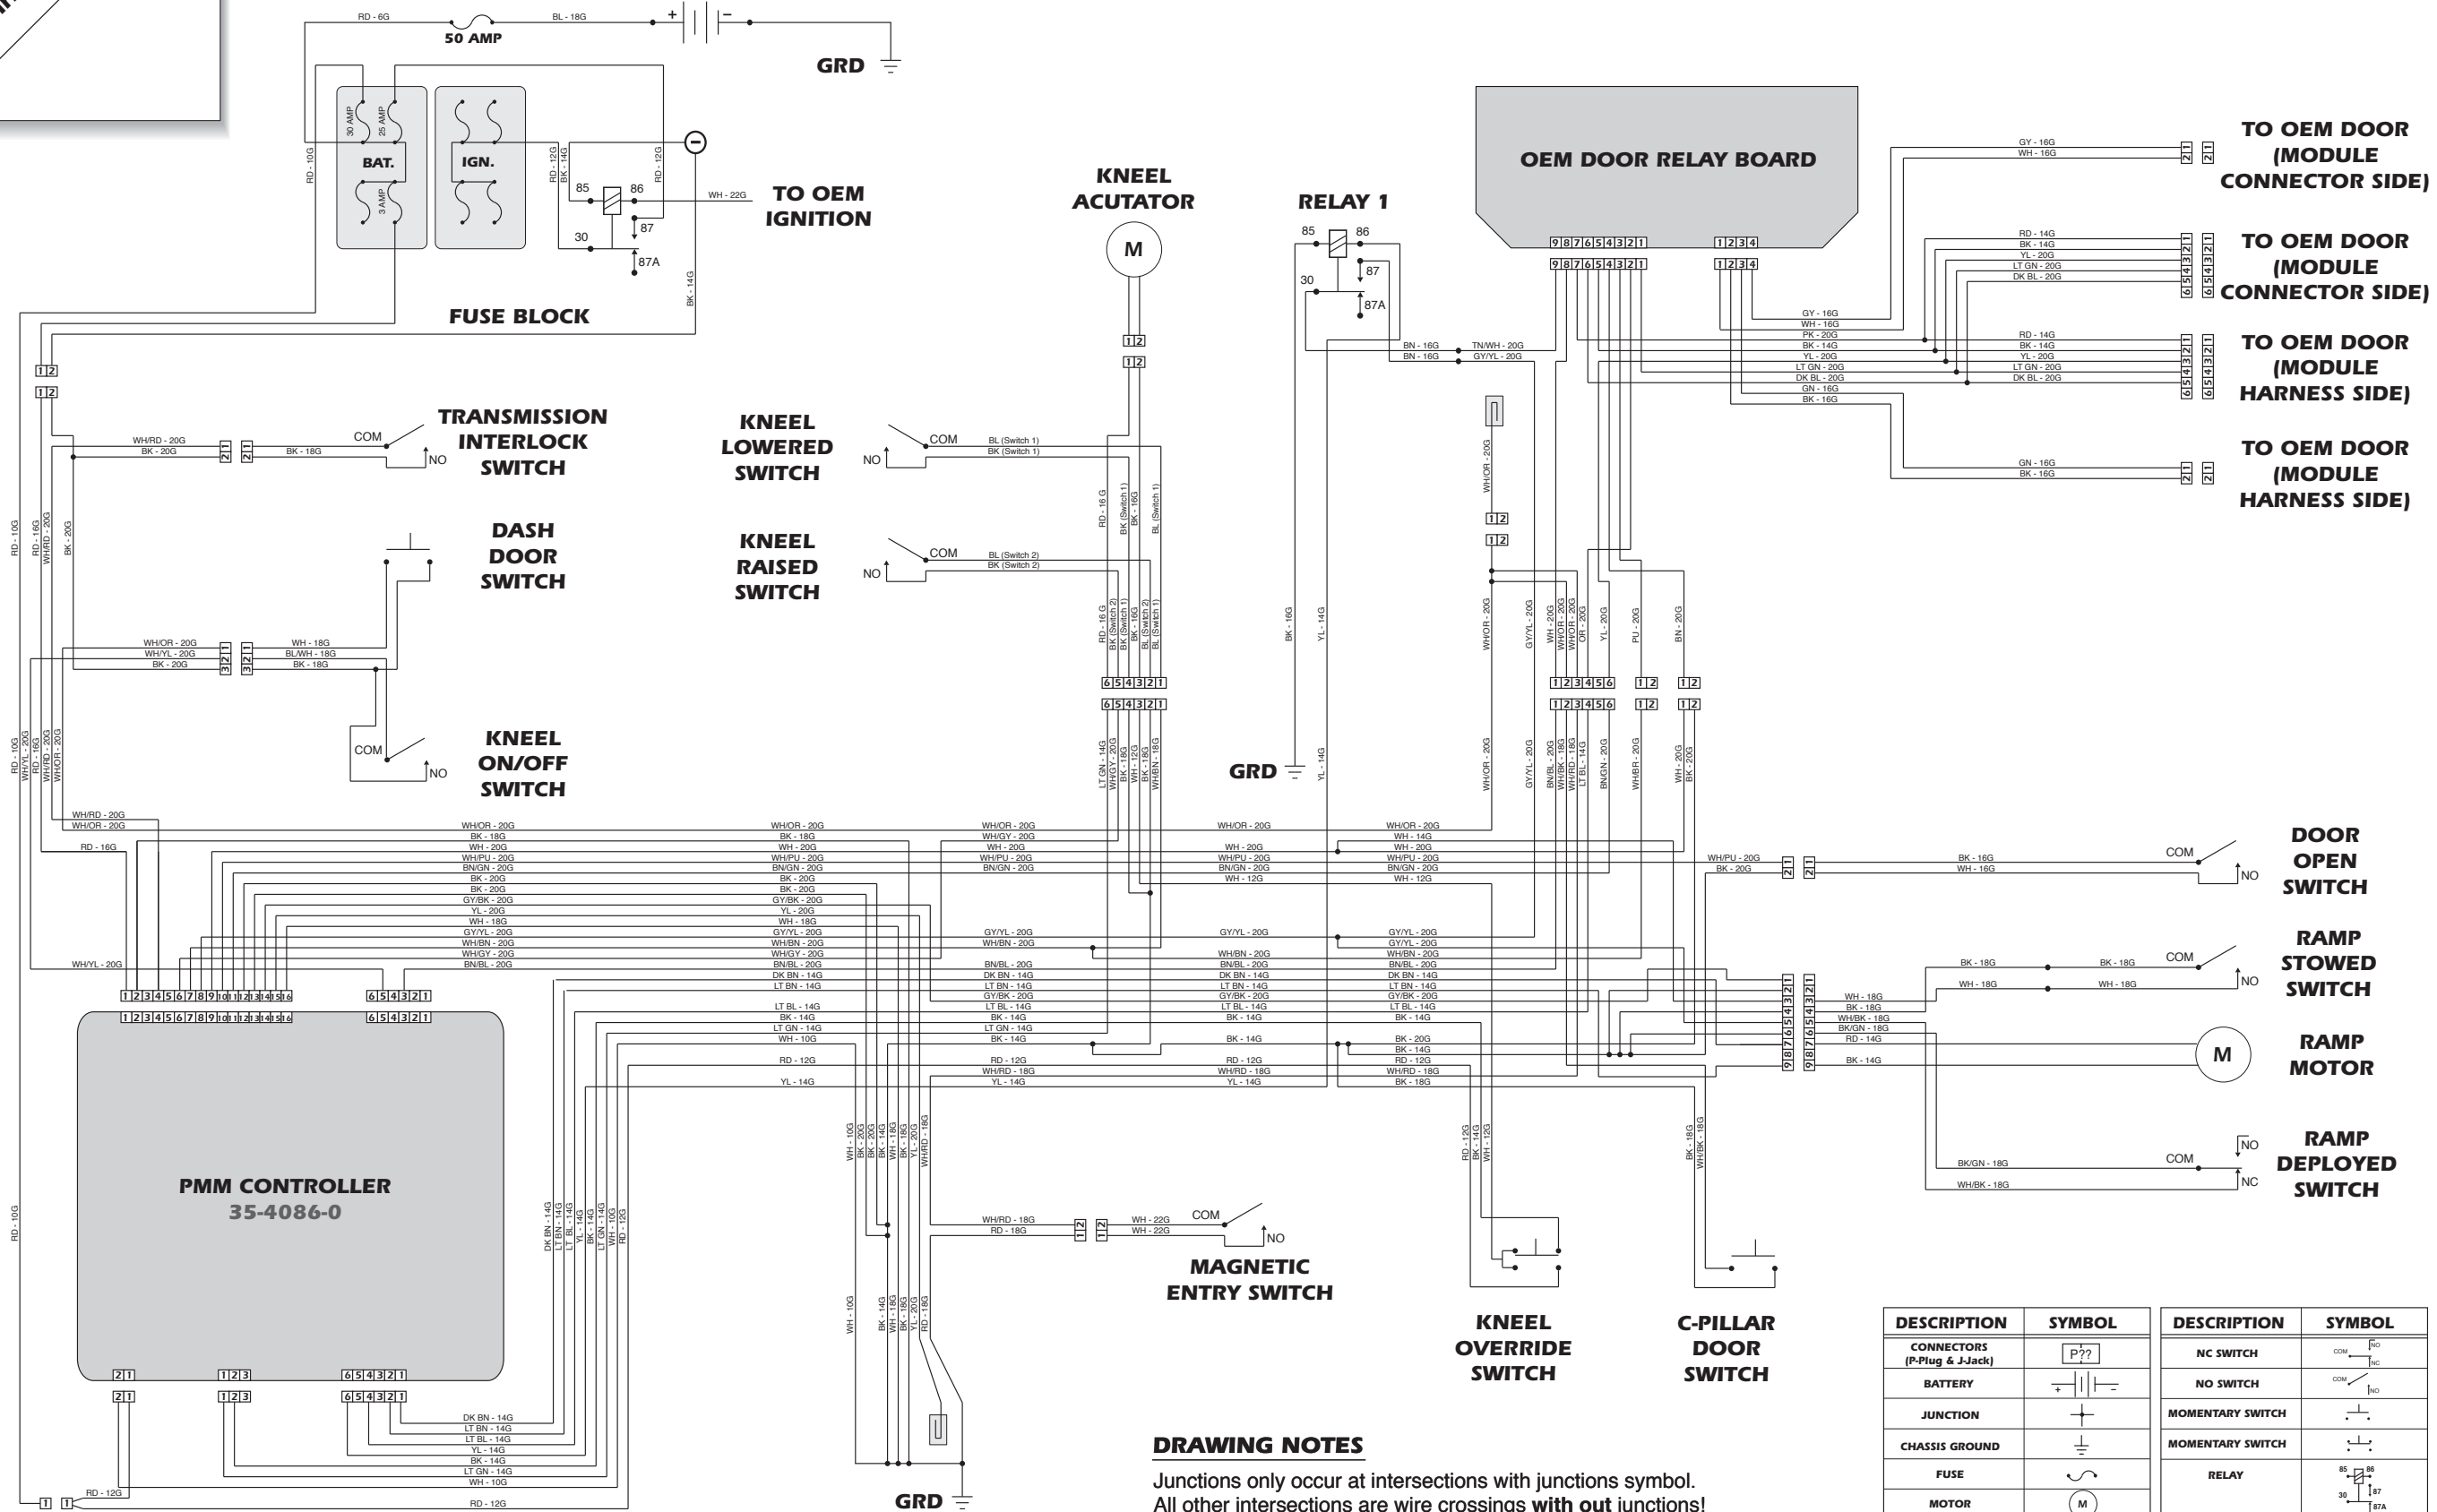

Unfold for:
Pre-2007 Power Door,
Foldout Ramp and Kneel
Wiring Diagram

Pre-2007 Power Door, Foldout Ramp and Kneel Electrical Schematic

DESCRIPTION	SYMBOL	DESCRIPTION	SYMBOL
CONNECTORS (P-Plug & J-Jack)		NC SWITCH	
BATTERY		NO SWITCH	
JUNCTION		MOMENTARY SWITCH	
CHASSIS GROUND		MOMENTARY SWITCH	
FUSE		RELAY	
MOTOR			